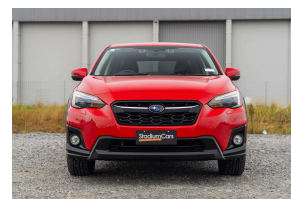

# 2017 Subaru XV 2.0i-L Eyesight Leather 4WD

### Body

5 door, SUV