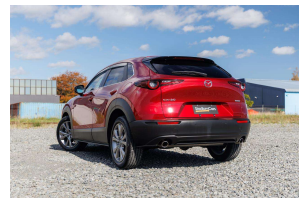

2020 Mazda Cx-30 20S

VEHICLE INFORMATION

Cash Price

Includes GST

$27,990

+ on-road-costs

Finance this vehicle from only

$140.31

per week*

Stadium Finance
TALK TO THE GOOD SPORTS

Stadium Solutions
TALK TO THE GOOD SPORTS

Gain peace of mind with Mechanical Breakdown Insurance. Ask us how.

Body

5 door, SUV

Odometer

12,151 km

Engine

2000 cc

Fuel Type

Petrol

Transmission

FAT

Fuel Saver Rating

3 out of 6 stars

VIN

7AT0C14DX26113627

Reg No.

-

Ext Colour

Red

History

-

Seats

5 seats

Interior

-

Audio

-

Stock ID

37134

Features / Comments

If you're looking for a late model Mazda CX-30 without the "New" price tag then look no further than this stunning 2020 Mazda CX-30s edition, travelled just over 12,000kms from new !

Combining performance with economy, the 2.0 litre Skyactiv engine is also chain driven for lower maintenance bills. Paired with a smooth automatic transmission, come see why people are raving about the drive.

This Mazda also features 6 SRS Airbags, Apple CarPlay/Android Auto, Bluetooth, Reverse Camera, Dual Zone Climate Control, Parking Sensors, I-stop and more!

Stock #37134

Stadium Cars is one of New Zealand's leading car companies with thousands of happy customers nationwide . Our 'Good sports' mentality is built from the motivation to create lifelong advocates. We won't ask you to tell your friends and family about the great

StadiumCars
HOME OF THE GOOD SPORTS

Christchurch, Phone 03 366 5900, Email sales@stadiumcars.co.nz
564 Moorhouse Ave, Christchurch

*Finance calculation based on a 60 month term, no deposit and with an example annual fixed interest rate of 9.79%. Actual interest rate may be higher or lower. Establishment fee of $75 and Broker fee of $295 are included in the calculations. Full term amount payable of $36,480. Estimate only, not an offer of finance. Terms, conditions and lending criteria apply.