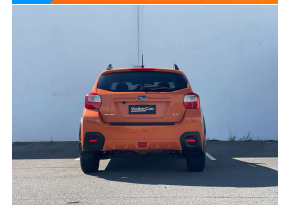

2012 Subaru XV 2.0i-L EyeSight 4WD

VEHICLE INFORMATION

Cash Price

Includes GST

\$15,990

+ on-road-costs

Finance this vehicle from only

\$81.75