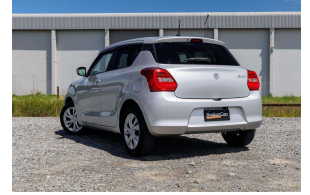

2018 Suzuki Swift XG

VEHICLE INFORMATION

Cash Price

Includes GST

\$13,990

+ on-road-costs

Body

5 door, Hatchback

Reg No.

-

Odometer

32,712 km

Ext Colour

Silver

Engine

1200 cc

Features / Comments

This 2018 Suzuki Swift XG is perfect if you are after an economical & compact hatch with good mileage, ample luggage space and agile handling that's also easy to drive.

Powered by Suzukis 1.2 litre chain driven engine that returns an excellent Fuel Rating and peppy performance making this great on any short or long journeys