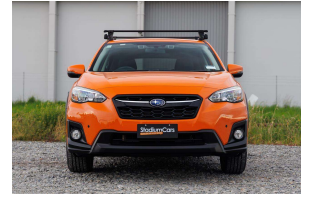

# 2017 Subaru XV 2.0i-L EyeSight 4WD

### Body

5 door, SUV