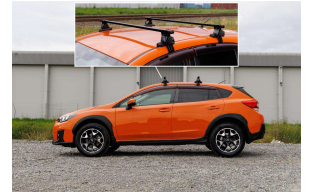

# 2017 Subaru XV 2.0i-L EyeSight 4WD

### Body

5 door, SUV